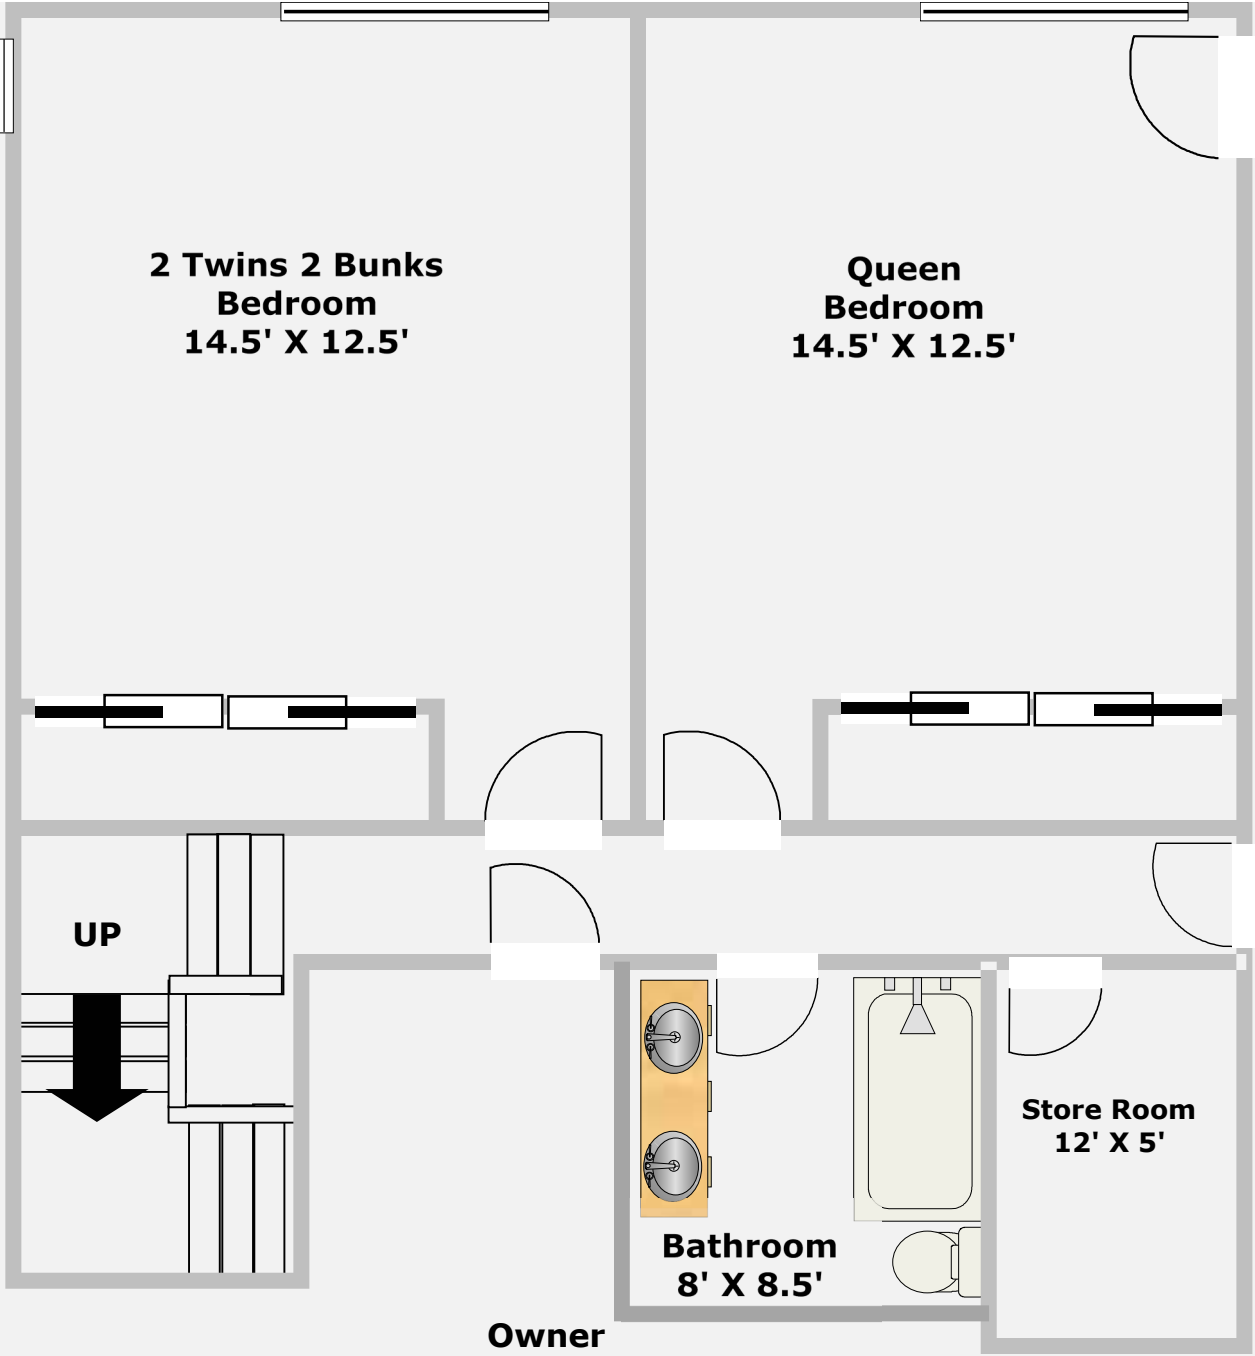

Kinney Lower Level

Outdoor Hot Tub

Up to Deck

Owner Storage

All Dimensions are Approximate

Owner Storage