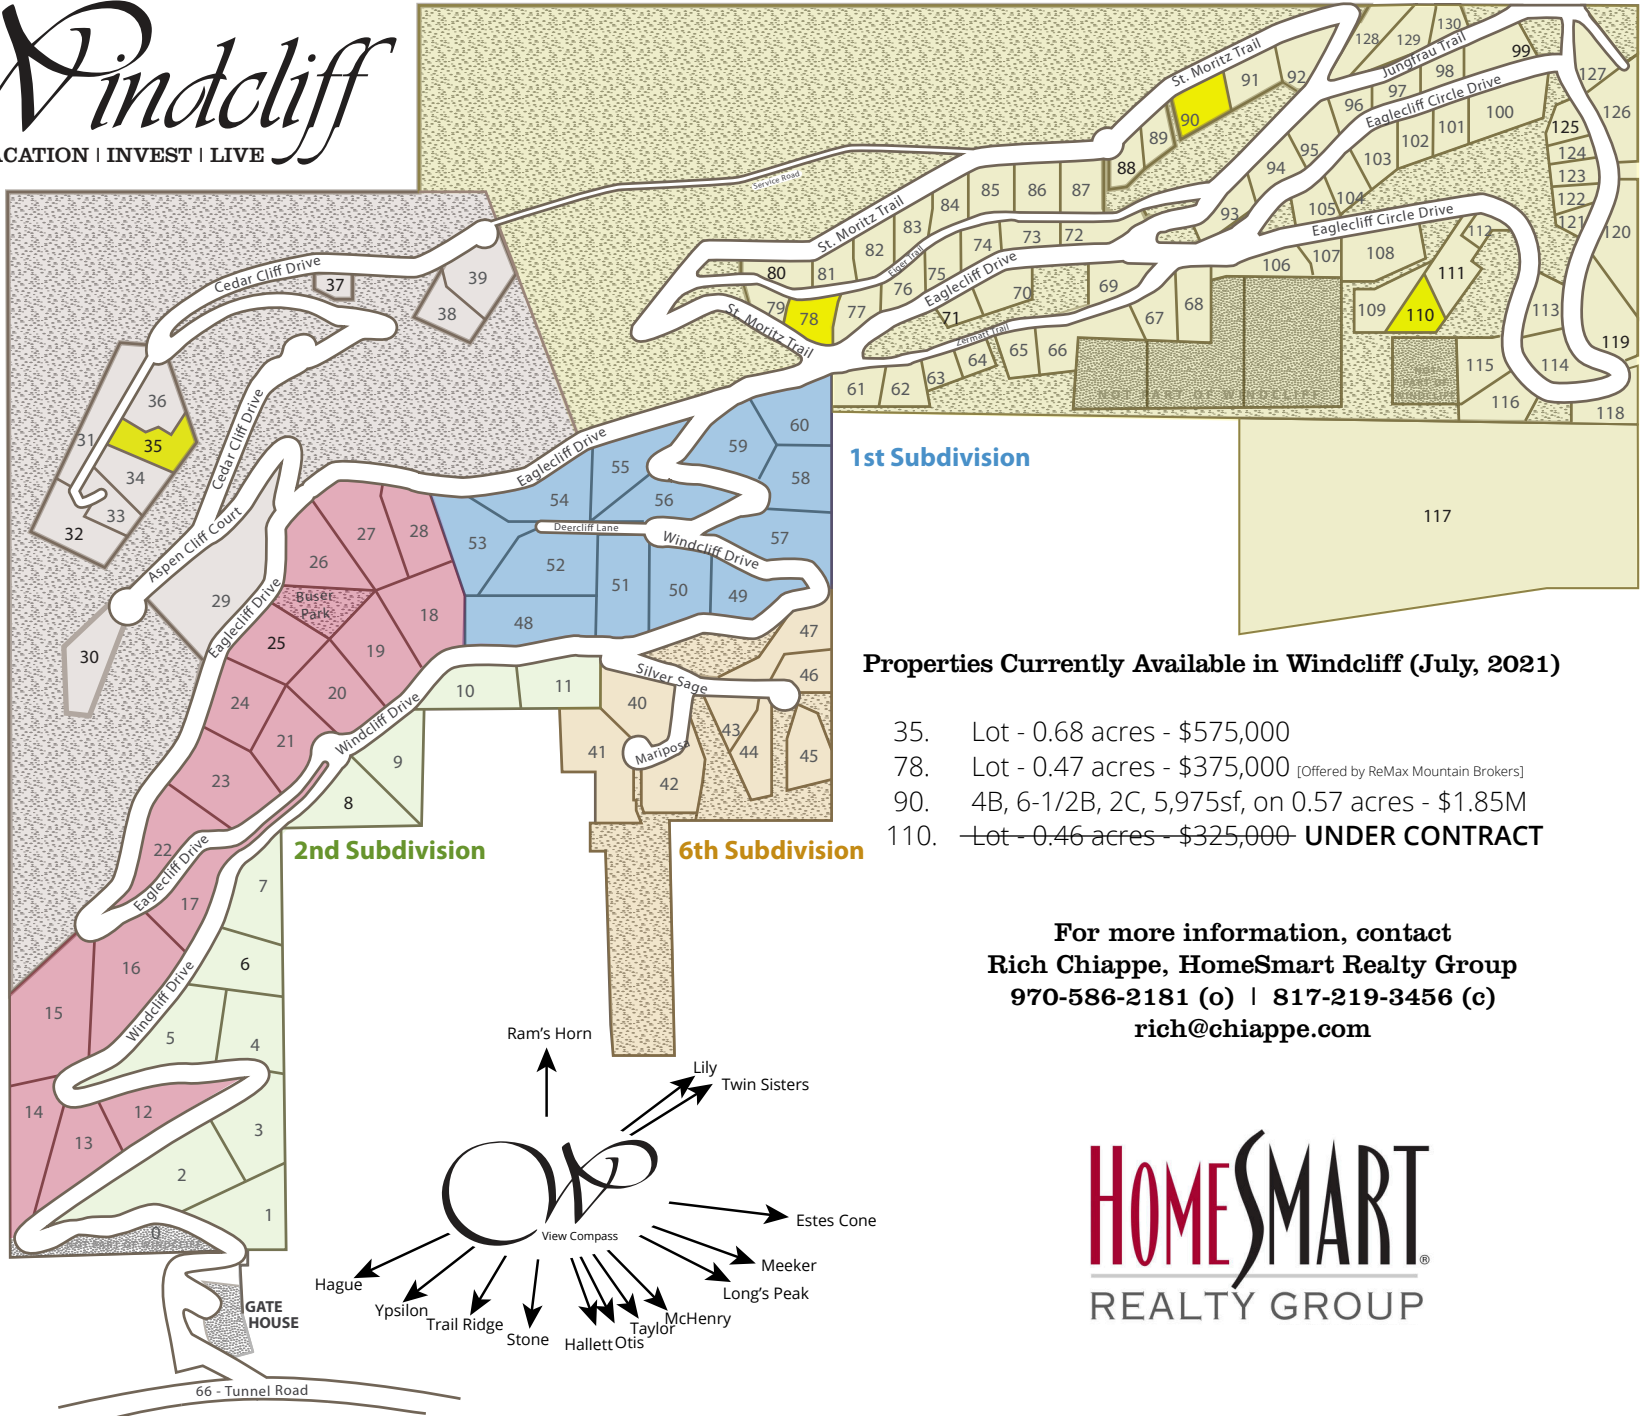

Windcliff

VACATION | INVEST | LIVE

4th Subdivision

5th Subdivision

1st Subdivision

Properties Currently Available in Windcliff (July, 2021)

- 35. Lot - 0.68 acres - \$575,000
- 78. Lot - 0.47 acres - \$375,000 [Offered by ReMax Mountain Brokers]
- 90. 4B, 6-1/2B, 2C, 5,975sf, on 0.57 acres - \$1.85M
- 110. ~~Lot - 0.46 acres - \$325,000~~ **UNDER CONTRACT**